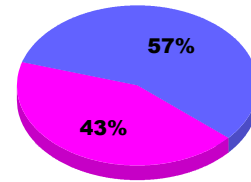

Jul/Aug/Sep

Male Female