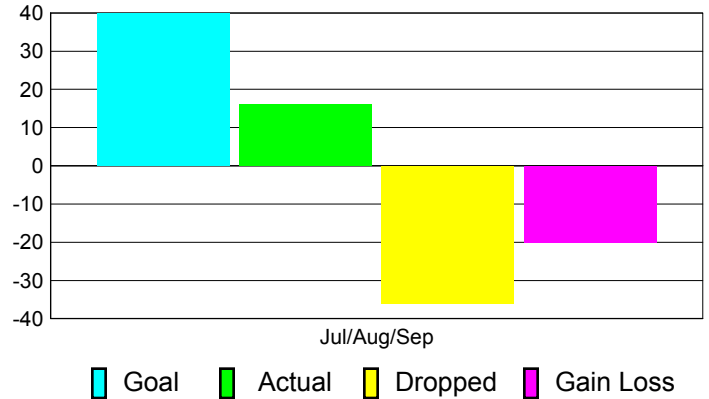

### YTD Status Quo Clubs 2012-2013

Status Quo Clubs Compared to Status Quo Members

## MEMBERSHIP

**Membership Results  
2012-2013**

**Membership  
2011-2012**

Month	Net Memb Goal	Actual New Memb	Actual Dropped Memb	Gain/Loss of Memb	Gain/Loss of Memb
Jul/Aug/Sep	40	16	-36	-20	-15
<b>Totals</b>	<b>40</b>	<b>16</b>	<b>-36</b>	<b>-20</b>	<b>-15</b>

### Membership Results 2012-2013

Goal, New, Dropped, Gain/Loss

### Comparison of Membership Gain/Loss

Current Year Compared to the Previous Year